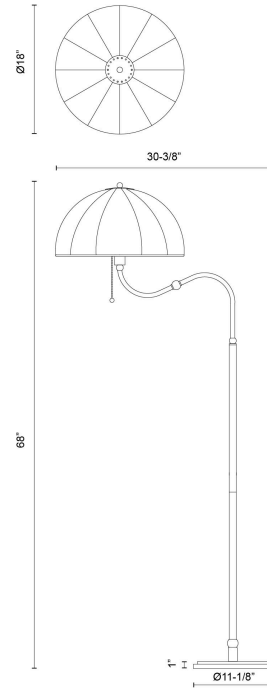

Crosby 68-in Floor Lamp

| Model | Bulbs (not included) | Wattage (or equivalent) |
|---|----------------------|-------------------------|
| FL661068 FL661068BG FL661068MB | 1 x E26 | 60W |

Transform your space with the Crosby decorative lighting collection by Kelsey Leigh Design Co. These fixtures are inspired by vintage parasols and feature light natural shades and delicate details. They come in elegant matte black or brushed gold, so they'll fit in any decor style.

SPECIFICATION DETAILS

| | |
|------------------------|------------------------------------|
| Fixture Dimensions | L30-3/8" x W18" x H68" |
| Lamp Base Dimensions | D11-1/8" x H1" |
| Location | Dry |
| Illumination Direction | Up/Down |
| Light Source/Life | Socket |
| Material | Steel, Fabric |
| Shade Details | Spandex Shade |
| Wire Length | 96" |
| Wire Style | Brown Wire (BG) Black Wire (MB) |
| Compliance | ETL Certified: Yes |