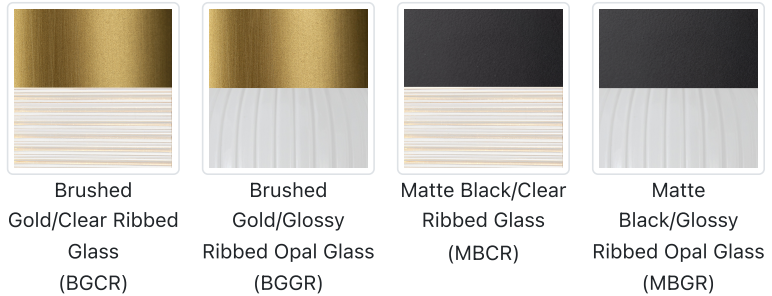

FINISHES

* For custom options, contact customer service.
* For warranty information, please visit www.kuzcolighting.com/warranty