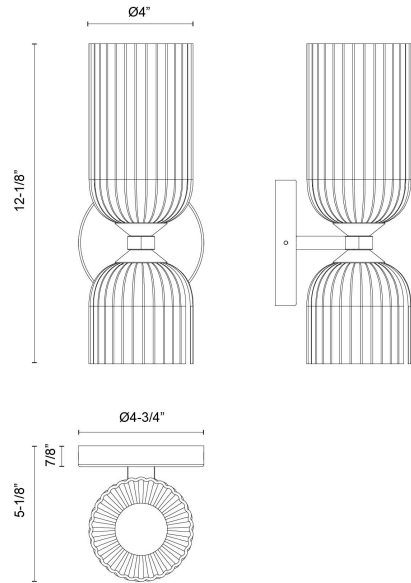

Nelly 12-in Wall/Vanity Light

Model	Bulbs (not included)	Wattage (or equivalent)
WV442612 WV442612BGCR WV442612MBCR WV442612BGGR WV442612MBGR	2 x E12	40W

The Nelly lighting collection is a perfect blend of classic ribbed glass shades and modern asymmetrical forms. It's got a fresh and versatile vibe that'll make any room pop. Choose from green, opal, or clear glass, and you can mix and match to create a unique design that's all your own.

SPECIFICATION DETAILS

Fixture Dimensions	W4" x H12-1/8" x E5-1/8"
Canopy Dimensions	D4-3/4" x E7/8"
Location	Damp
Glass Details	Clear Ribbed Glass (WV442612BGCR) Clear Ribbed Glass (WV442612MBCR) Glossy Opal Ribbed Glass (WV442612BGGR) Glossy Opal Ribbed Glass (WV442612MBGR)
Illumination Direction	Up/Down
Light Source/Life	Socket
Material	Steel, Glass
Mounting Direction	Wall Mount Up or Down
Height from Center	7-1/2"
Shade Details	Clear Ribbed Glass Shade (BGCR) Clear Ribbed Glass Shade (MBCR) Glossy Opal Ribbed Glass Shade (BGGR) Glossy Opal Ribbed Glass Shade (MBGR)
Compliance	UL Certified: Yes