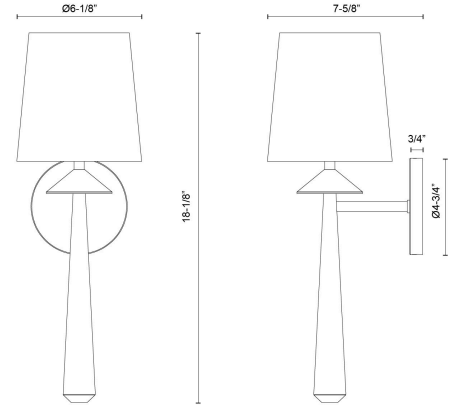

Bridgette 16-in Wall/Vanity Light

Model	Bulbs (not included)	Wattage (or equivalent)
WV497106 WV497106BGWL WV497106MBWL	1 x E12	60W

Introducing the Bridgette collection, where simplicity meets creativity in lighting! These fixtures feature striking triangular silhouettes and come in a variety of shades, so you can choose the perfect one to match your style. They'll add a pop of color and personality to any room.

SPECIFICATION DETAILS

Fixture Dimensions	W6-1/8" x H18-1/8" x E7-5/8"
Canopy Dimensions	D4-3/4" x H3/4"
Location	Damp
Diffuser Details	White Acrylic Diffuser
Illumination Direction	Up/Down
Light Source/Life	Socket
Material	Steel, Linen
Mounting Direction	Wall Mount Up Only
Height from Center	8-5/8"
Shade Details	Linen Shade
Compliance	UL Certified: Yes